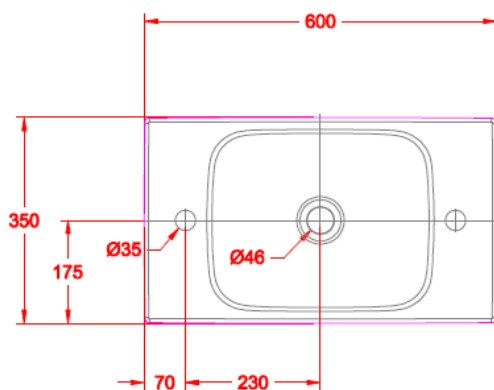

IDS Dynamic 600mm

Vessel
CCASF648-0900410F0

FEATURES

- **Design:** Modern design
- **Overflow:** Without overflow

SPECIFICATIONS

- **Faucet Drillings:** No Hole
- **Overall Dimensions (LxWxH):**
- L600xW350xH110mm
- **Material:** Ceramic

COLOR AVAILABILITY

- White

DIMENSIONAL DRAWING

TOP VIEW

FRONT VIEW

NOMINAL DIMENSION TOLERANCES $\pm 5\%$