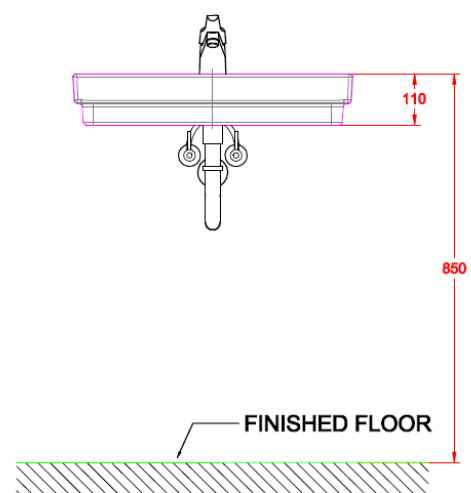

IDS Dynamic 600mm

Vessel
CCASF648-0900410F0

FEATURES

- **Design:** Modern design
- **Overflow:** Without overflow

SPECIFICATIONS

- **Faucet Drillings:** No Hole
- **Overall Dimensions (LxWxH):**
- L600xW350xH110mm
- **Material:** Ceramic

COLOR AVAILABILITY

- White

DIMENSIONAL DRAWING

TOP VIEW

FRONT VIEW

NOMINAL DIMENSION TOLERANCES $\pm 5\%$