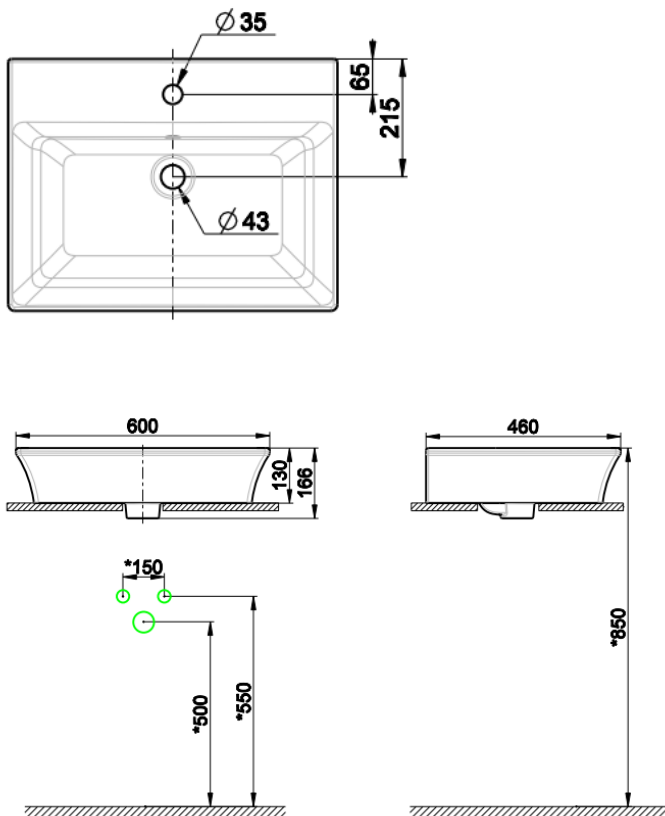

Kastello

Vessel
CCASF525

FEATURES

- Classic design
- With overflow

SPECIFICATIONS

- Faucet Drillings: single, 8"
- Overall Dimensions: L600xW460xH166mm
- Material: Fine Fire Clay

SHIPPING WEIGHT

- Net Weight: 17 KG

DIMENSIONAL DRAWING

OPTIONS

- CCASF525-1010410C0 Single hole
- CCASF525-1080410C0 8" hole

STANDARDS CRITERIA

- GB6952-2015
- TIS792-2011