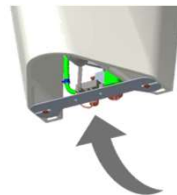

Hygiene Rim

Spreader flushing operates out of a water outlet as compared to channel flushing through a box rim gives no place for bacteria to hide and makes it easy to clean with contour area.

FEATURES & TECHNOLOGIES

Easy Maintenance

Urinal's parts can be easily reached from the bottom, making it easy for maintenance. Installation is also now a breeze with everything easily accessible from one spot.

**Urinal can be installed with height of Lip less than 432mm, depth less than 510 mm and flush sensor height is less than 1120 mm*