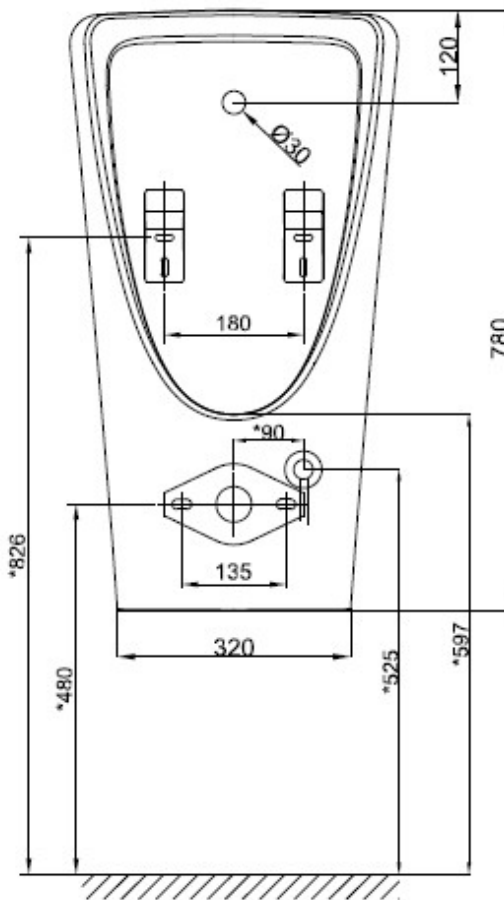

Height of 780mm caters to both adults and children, effectively eliminates the need to install separate child urinals which requires non-standard plumbing lines, thereby reducing complexities. The urinal installation is also ADA* compliant.

Easy Maintenance

Urinal's parts can be easily reached from the bottom, making it easy for maintenance. Installation is also now a breeze with everything easily accessible from one spot.

**Urinal can be installed with height of Lip less than 432mm, depth less than 510 mm and flush sensor height is less than 1120 mm*

FEATURES AT A GLANCE

LYNBROOK INTEGRATED WH URINAL

Specifications

CCAS65I9-3II04I0 - DC
CCAS65I9-32I04I0 - AC

Dimension H x W x P (mm)	780 x 425 x 372
Power Supply Versions	AC 100 – 240V 50/60 Hz DC 6V 4*AA Alkaline battery
Flush Volume	0.5 Litres per flush
Water Pressure	0.05 – 0.75 Mpa / 0.5 – 7.5 Bar
Sensing Distance (mm)	650 - 750
Auto Flush	24 hours
Stadium Mode	Yes
Country of Origin	China