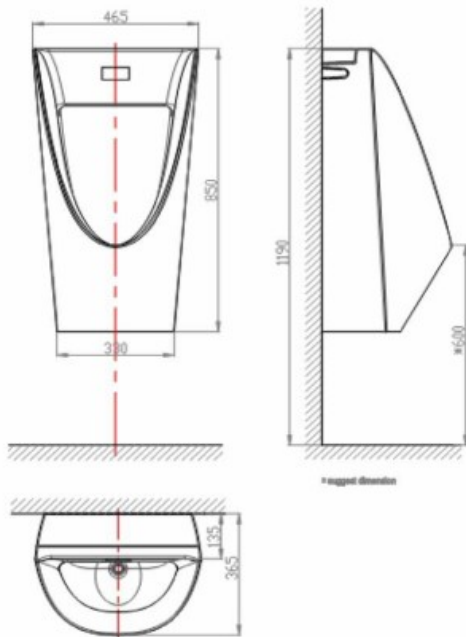

### DIMENSIONAL DRAWING

V  
d

### FEATURES

- **Installation** : wall-hung
- **Design**: Contemporary design
- **Flushing way**: Rim
- **Water Saving**: 1.9L

I  
e  
x

### SPECIFICATIONS

- **Litres Per Flush**: 1.9 lpf
- **P/S-Trap**: S trap
- **Inlet hole** : Back
- **Overall Dimensions (LxBxH)**:  
L465Xw365xH850mm
- **Material**: Vitreous China

### SHIPPING WEIGHT AND DIMENSIONS

- 