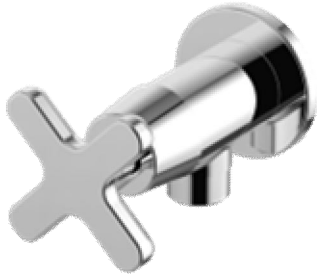

Winston

Exposed Shower Mono
(Cross Handle)
FFAST704-701500BF0

FEATURES

- A grade brass, strong and durable
- High quality ceramic valve for longer usage
- Ceramic cartridge tested >300,000 times
- Stainless steel escutcheon, mirror polish
- Without shower
- With blister packaging
- Flow rate @ 0.1MPa: 9.5 L/min for shower outlet

SPECIFICATIONS

- 1-Hole Installation: cross handle (cold)
- Spout Reach: 29 mm

FINISHES AVAILABILITY

- Chrome (- CP)

AWARDS WON

- N/A

SHIPPING WEIGHT

- Product weight: 0.35 kg