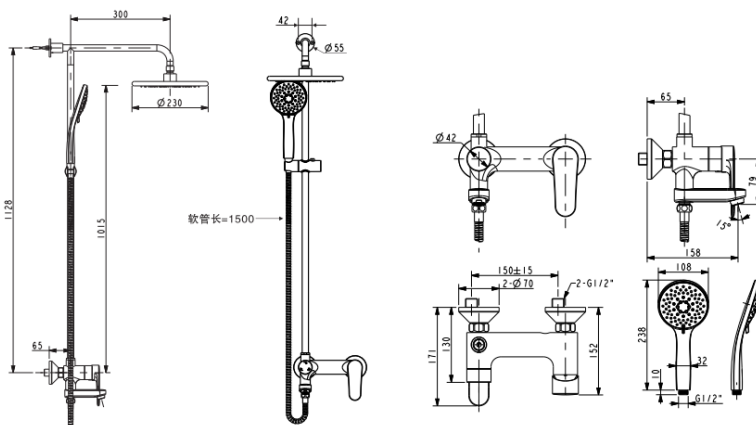

Simplica

American Standard

3-way Rain Shower Kits FFAS9089-100500BC0

FEATURES

- A grade brass, strong and durable
- High quality ceramic valve for longer usage
- Ceramic cartridge tested = 500,000 times
- Neoperl aerator
- 5-functions hand shower
- Round plastic rain shower head with air-in
- With shower hose & shower hanger
- With normal packaging
- Flow rate @ 0.1MPa: 8.4 L/min for spout
- Flow rate @ 0.1MPa: 4.2 L/min for hand shower
- Flow rate @ 0.1MPa: 7.2 L/min for shower head

SPECIFICATIONS

- 3-way shower bar with faucet
- 2-hole installation: lever handle (cold & hot)
- Hand shower size: Φ 110mm
- Shower head size: Φ 230mm

DIMENSIONAL DRAWING

FINISHES AVAILABILITY

- Chrome (- CP)

AWARDS WON

- N/A

SHIPPING WEIGHT

- Product gross weight: 5.3kg /set
- Product net weight: 5.1kg /set

STANDARDS CRITERIA

- GB 18145-2014