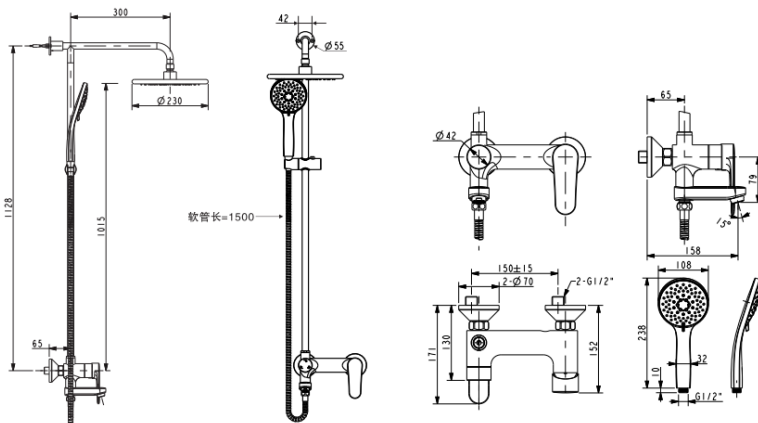

### FEATURES

- A grade brass, strong and durable
- High quality ceramic valve for longer usage
- Ceramic cartridge tested = 500,000 times
- Neoperl aerator
- 5-functions hand shower
- Round plastic rain shower head with air-in
- With shower hose & shower hanger
- With normal packaging
- Flow rate @ 0.1MPa: 8.4 L/min for spout
- Flow rate @ 0.1MPa: 4.2 L/min for hand shower
- Flow rate @ 0.1MPa: 7.2 L/min for shower head

### SPECIFICATIONS

- 3-way shower bar with faucet
- 2-hole installation: lever handle (cold & hot)
- Hand shower size:  $\Phi$  110mm
- Shower head size:  $\Phi$  230mm

### DIMENSIONAL DRAWING