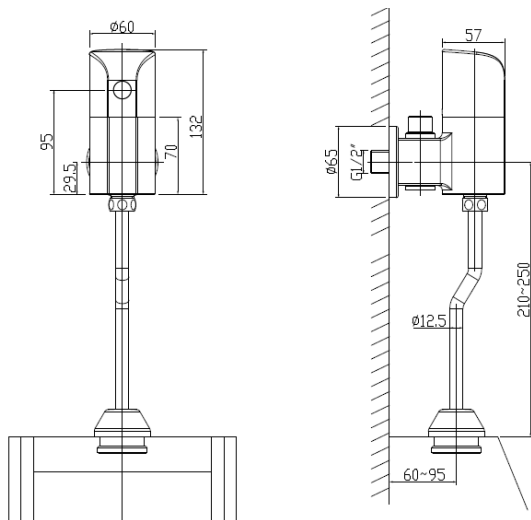

Selectronic

Exposed Sensor Urinal flush
FFAS8834-000500BC0

DIMENSIONAL DRAWING

Flush volume chart

FEATURES

- A grade brass, strong and durable
- Infrared Sensor
- DC 6V
- With normal packaging
- With a flush when 24 hours with no detection
- 2-4LPF flush volume (Dynamic Pressure 1 bar)

SPECIFICATIONS

- Sensor urinal
- Height: 132mm

FINISHES AVAILABILITY

- Chrome (- CP)

AWARDS WON

- N/A

SHIPPING WEIGHT

- Product net weight: 1.43 kg/set
- Product gross weight: 1.68kg /set