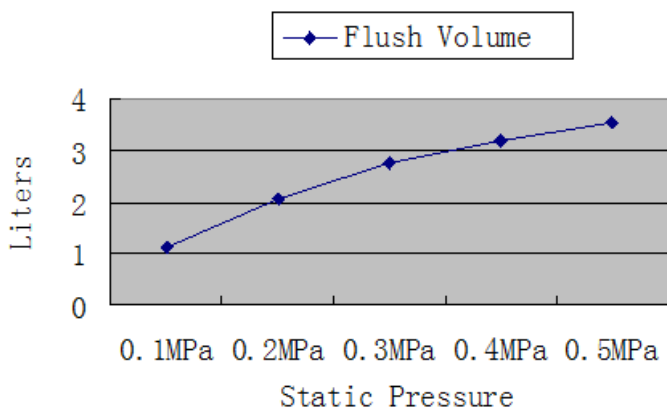

Selectronic

Exposed Sensor Urinal flush
FFAS8834-000500BC0

DIMENSIONAL DRAWING

Flush volume chart

FEATURES

- A grade brass, strong and durable
- Infrared Sensor
- DC 6V
- With normal packaging
- With a flush when 24 hours with no detection
- 2-4LPF flush volume (Dynamic Pressure 1 bar)

SPECIFICATIONS

- Sensor urinal
- Height: 132mm

FINISHES AVAILABILITY

- Chrome (- CP)

AWARDS WON

- N/A

SHIPPING WEIGHT

- Product net weight: 1.43 kg/set
- Product gross weight: 1.68kg /set