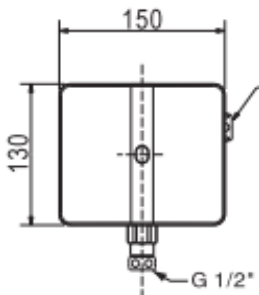

SenseFlow

Concealed sensor urinal
FFAS8604-005500BC0

FEATURES

- A grade brass, strong and durable
- Infrared Sensor
- DC 6V
- With normal packaging
- With a flush when 24 hours with no detection
- 3LPF flush volume (Dynamic Pressure 1 bar)

SPECIFICATIONS

- Sensor urinal
- panel Reach: 150mm
- panel Height: 130mm

FINISHES AVAILABILITY

- Chrome (- CP)

AWARDS WON

- N/A

SHIPPING WEIGHT

- Product net weight: 1.35 kg /set
- Product gross weight: 1.5 kg/set

STANDARDS CRITERIA

- CJ194-2014

DIMENSIONAL DRAWING

Flush volume chart