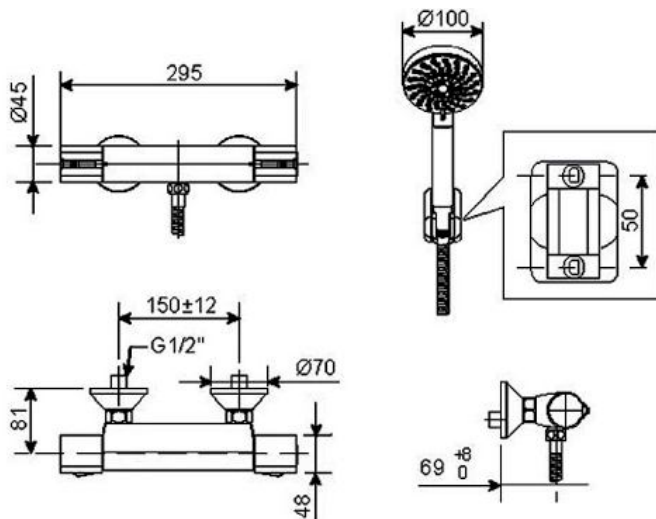

#### FEATURES

- Part of Active Collection
- 1.5m tangle free metal hose
- Single function hand shower
- Nickel and Chrom plating for durable finish
- Flow rate : 0.1Mpa ( Shower )

#### SPECIFICATIONS

- Overall Dimension
- Wall outlet : Ø70MM
- Wall –mount Installation

#### DIMENSIONAL DRAWING