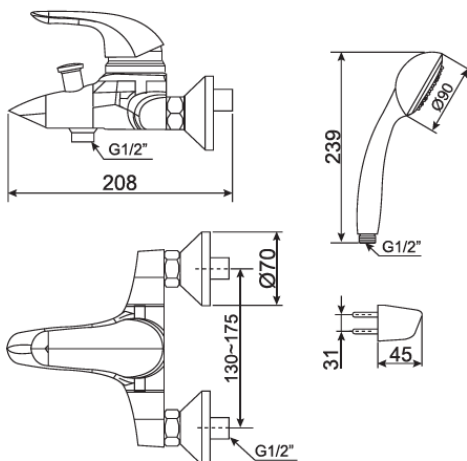

### Single lever shower faucet

Vòi tắm sen gắn tường

WF-1511

#### DIMENSIONAL DRAWING

#### FEATURES

- Part of Saga Collection
- Ceramic disc valve for a life time use
- 1.5m tangle free metal hose
- Single function hand shower
- Nickel and chromium plating for durable finish
- Flow Rate @ 0.1 MPa