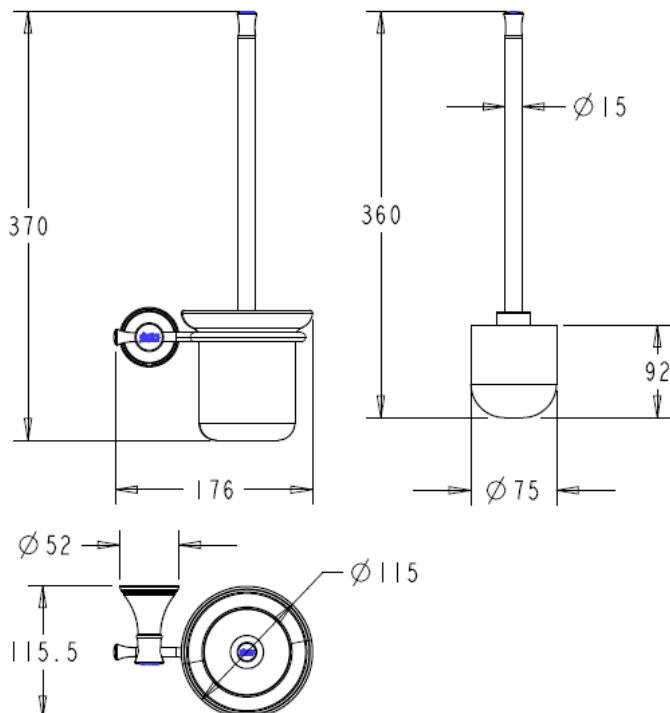

### Toilet Brush

#### STANDARD SPECIFICATION

- Classic design
- Chromium plating for durable finish
- Cast Brass Base & Pole
- Glass Cup, Frosting Finish
- Cast Brass Rod, Plastic Brush
- SUS304 Screw
- Black Box Packing
- Load-bearing: 3kg

#### PRODUCT WEIGHT

- 0.92 Kg

#### DIMENSIONAL DRAWING