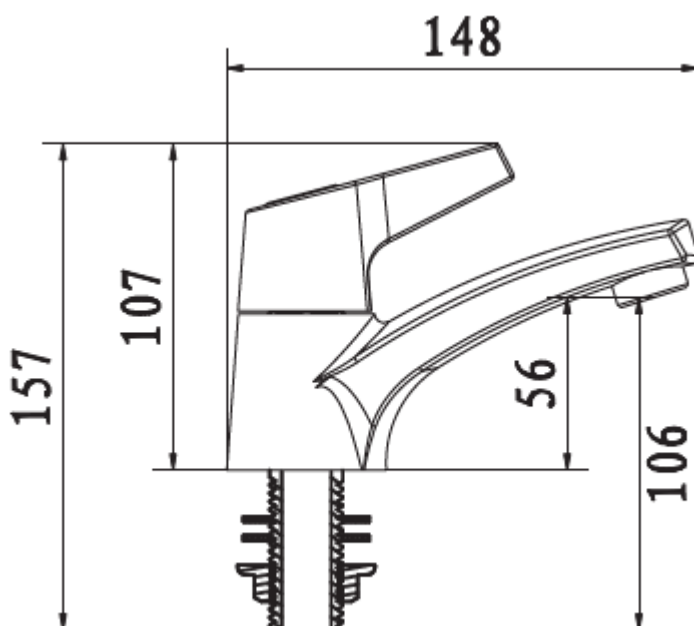

Sandra Pillar Tap With Metal Handle

W.126

SPECIFICATIONS

- Chromium plating for durable finish
- Strong brass construction

COLOR AVAILABILITY

- Chrome

AWARDS WON

- N/A

STANDARDS CRITERIA

- N/A

INCLUDED COMPONENTS

- N/A

SHIPPING WEIGHT AND DIMENSIONS

- N/A

DIMENSIONAL DRAWING

Note: Please contact Product Marketing team for latest information before sending to external.