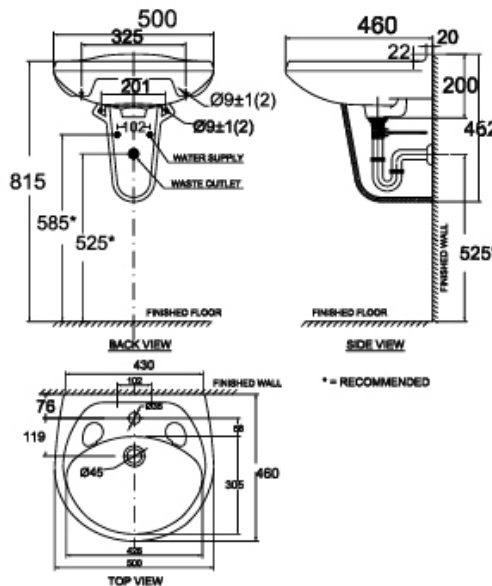

Casablanca

American Standard

Wall Hung with Semi Pedestal
VF-0969/ VF-0912 – 1H

FEATURES

- Easy to clean
- Overflow hole on back position

SPECIFICATIONS

- Faucet Drillings: Single/ 4"
- Basin Dimensions: W460xL500xH462mm.
- Material: Vitreous China

COLOR AVAILABILITY

- White (WT)

INCLUDED COMPONENTS

- Overflow ring
- Wall fixing set for Lavatory
- Bolts, Tackes & boltcaps for Semi pedestal
- Installation manual

DIMENSIONAL DRAWING

SHIPPING WEIGHT

- Net Weight: 19 KG
- Gross Weight: 21 KG