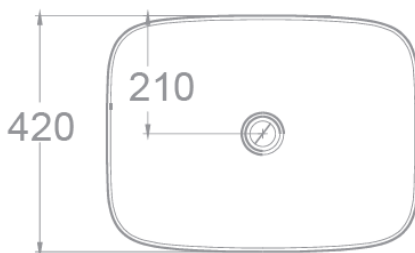

CYGNET

WP-F646

CYGNET VESSEL BASIN 550MM WT

DIMENSIONAL DRAWING

FEATURES

- Design: Modern design
- Overflow: Without over flow

SPECIFICATIONS

- Faucet Drillings: No hole
- Overall Dimensions: W420*L554*H150mm.
- Material: Ceramic