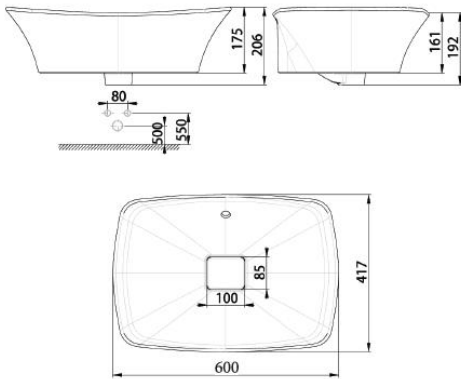

## La Moda

Vessel 600mm WP-F602

### FEATURES

- Design: Modern design
- Overflow: Yes

### SPECIFICATIONS

- Faucet Drillings: No hole
- Overall Dimensions: W417\*L600\*H192mm.
- Material: Ceramic

### DIMENSIONAL DRAWING