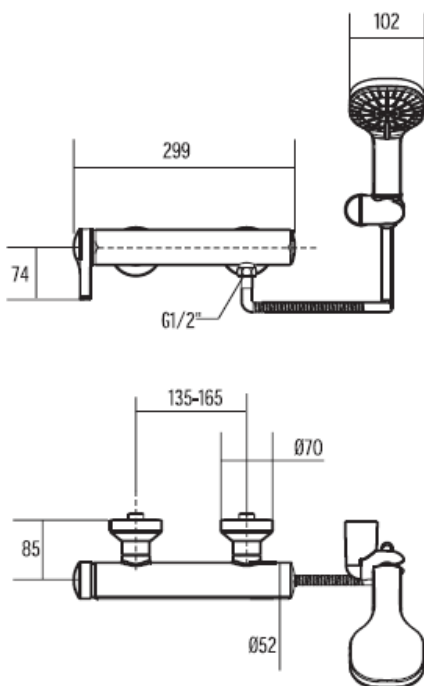

### WF-6812

IDS Exposed Shower Only

#### DIMENSIONAL DRAWING