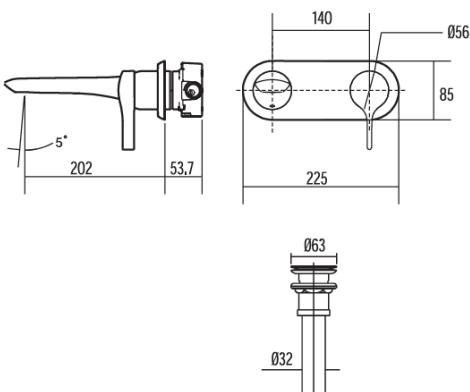

IDS

WF-6804

IDS Concealed Lava. Faucet

FEATURES

- High quality ceramic valve for longer usage
- A grade brass, strong and durable
- Hot and cold water

SPECIFICATIONS

- Chromium plating for durable finish
- German ceramic disc cartridge, ceramic cartridge tested = 500,000 times.
- High durability life cycle with smooth effortless handle operation, safety for high burst pressure, and drip-free cartridge.

SHIPPING WEIGHT AND DIMENSIONS

- N/A

DIMENSIONAL DRAWING

Note: Please contact Product Marketing team for latest information before sending to external.

Lưu ý: Vui lòng liên hệ Product Marketing để cập nhật thông tin mới nhất trước khi gửi đến khách hàng.