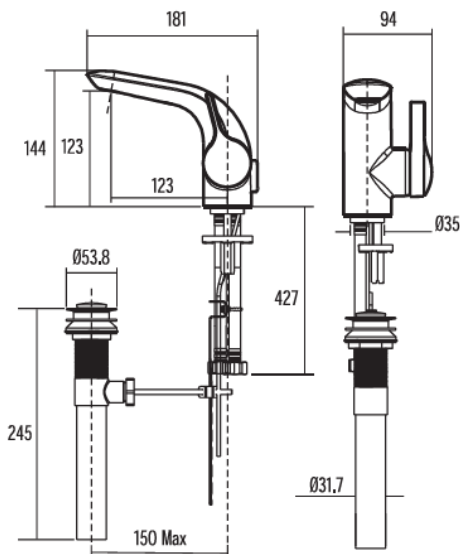

DIMENSIONAL DRAWING

AWARDS WON

- N/A

INCLUDED COMPONENTS

- N/A

SHIPPING WEIGHT AND DIMENSIONS

- N/A

STANDARDS CRITERIA

- N/A

FINISHES AVAILABILITY

- Chrome (-CP)

Note: Please contact Product Marketing team for latest information before sending to external.

Lưu ý: Vui lòng liên hệ Product Marketing để cập nhật thông tin mới nhất trước khi gửi đến khách hàng.