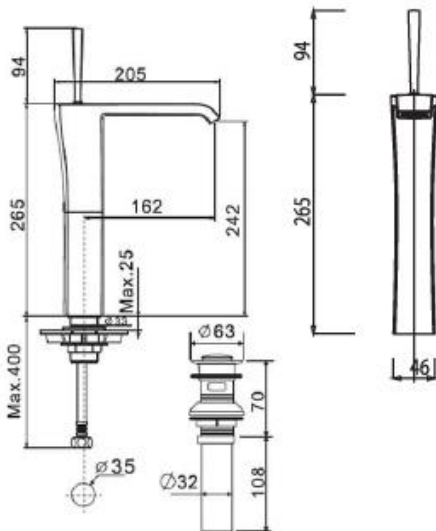

Nobile

WF-0603

Nobile Joystick Handle Vessel Faucet

FEATURES

- High quality ceramic valve for longer usage

SPECIFICATIONS

- Basin mixer faucet
- 1-hole installation, lever handle (cold and hot)
- Overall Dimensions: W502*L612*H180mm.
- Chromium plating for durable finish
- German ceramic disc cartridge, ceramic cartridge tested = 500,000 times.
- High durability life cycle with smooth effortless handle operation, safety for high burst pressure, and drip-free cartridge.
- Strong brass construction

DIMENSIONAL DRAWING

AWARDS WON

- N/A

STANDARDS CRITERIA

- N/A

FINISHES AVAILABILITY

- Chrome (-CP)

SHIPPING WEIGHT AND DIMENSIONS