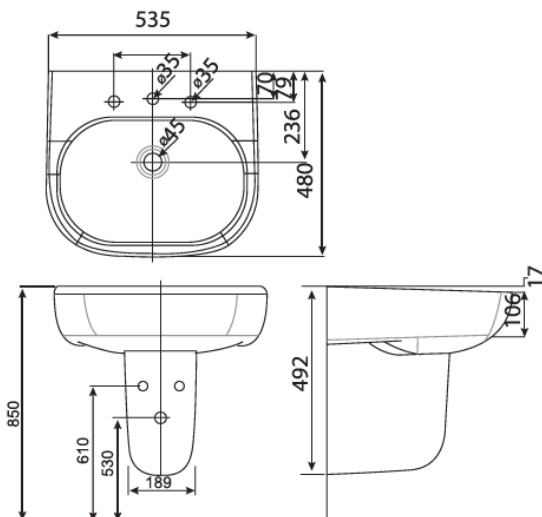

ACTIVE

0955-WT/ 0755-WT

Active WH Lavatory WT Active semi pedestal for 0955 WT

FEATURES

- Design: Modern design
- Overflow: Yes

SPECIFICATIONS

- Faucet Drillings: Yes, one hole
- Overall Dimensions: W480*L535*H492mm.
- Material: Ceramic

SHIPPING WEIGHT AND DIMENSIONS

- N/A

INCLUDED COMPONENTS

- N/A

COLOR AVAILABILITY

- White

DIMENSIONAL DRAWING

AWARDS WON