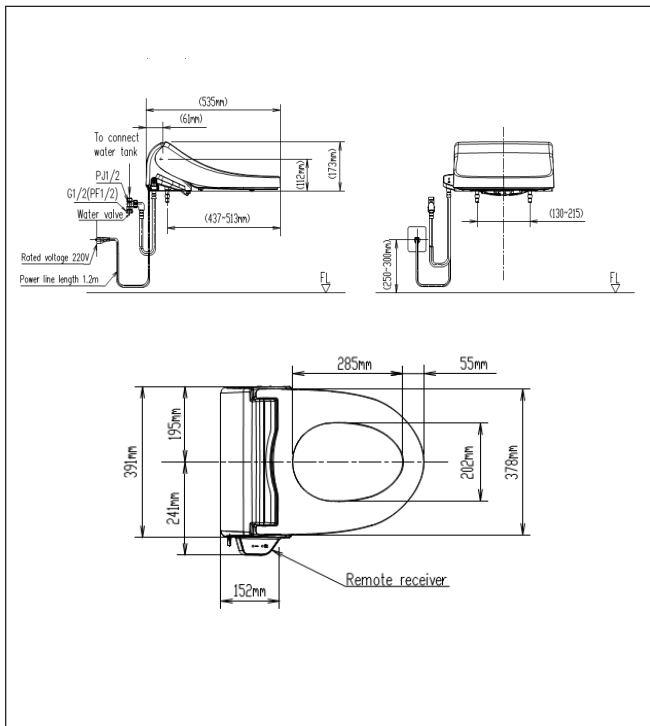

Pristine Star(remote version)

E-bidet (long size)
CEAS7SR1

DIMENSIONAL DRAWING

FEATURES

- Hot water storage type (water tank 0.7L)
- Self-cleaning dual nozzle with exchangeable nozzle tip
- Nozzle shutter
- Anti-bacteria(SIAA) on seat; Anti-bacterial material on cover, nozzle and control panel
- Warm air dryer
- Auto deodorization
- Night light

SPECIFICATIONS

- **Rated Voltage:** AC220V 50Hz
- **Rated Power:** 300W
- **Operating Temperature Range:** 0° C-40° C
- **Water Pressure Range:**
0.06MPa (flow pressure) - 0.75MPa (static)
- **Shower Water Consumption:**
0.25~0.6L/min(6-mode adjustment) when water pressure is 0.2MPa
- **Bidet Water Consumption:**
0.45~0.6L/min(6-mode adjustment) when water pressure is 0.2MPa
- **Hot Water Temperature Range:**
About 32°C ~ 40°C (6-mode adjustment)
- **Hot Water Heater Power:** 250W
- **Dryer Temperature:** about 30°C ~ 50°C (4-mode adjustment)

COLOR AVAILABILITY

- White only

OPTIONS

- Full function, remote control version:
CEAS7SR1

INCLUDED COMPONENTS

- Water supply hose
- T-valve
- Installation plate

STANDARDS CRITERIA

- China GB4706.53-2008