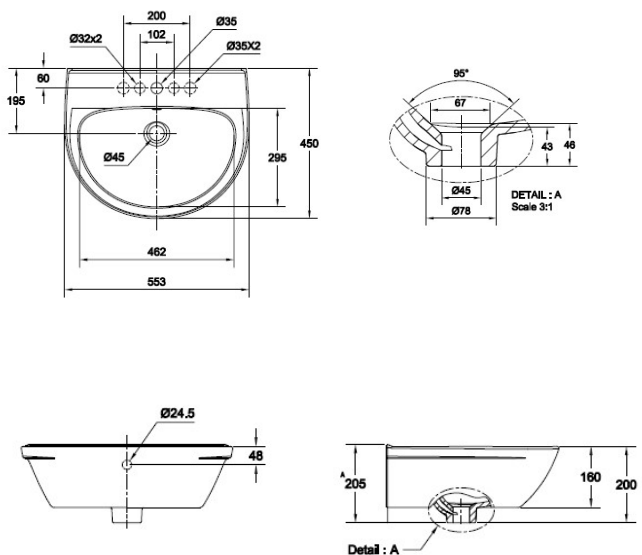

Neo Modern

Pedestal Lavatory TF-0953

FEATURES

- Easy to clean
- Overflow hole on back position

SPECIFICATIONS

- Faucet Drillings: Single / T4" / T8"
- Basin Dimensions: W450*L553*H200 mm.
- Material: Vitreous China

COLOR AVAILABILITY

- White (WT)

INCLUDED COMPONENTS

- Overflow ring
- Wall fixing set for Lavatory
- Floor Fixing (Ped)
- Installation manual

SHIPPING WEIGHT

- Net Weight:
- Gross Weight:

DIMENSIONAL DRAWING