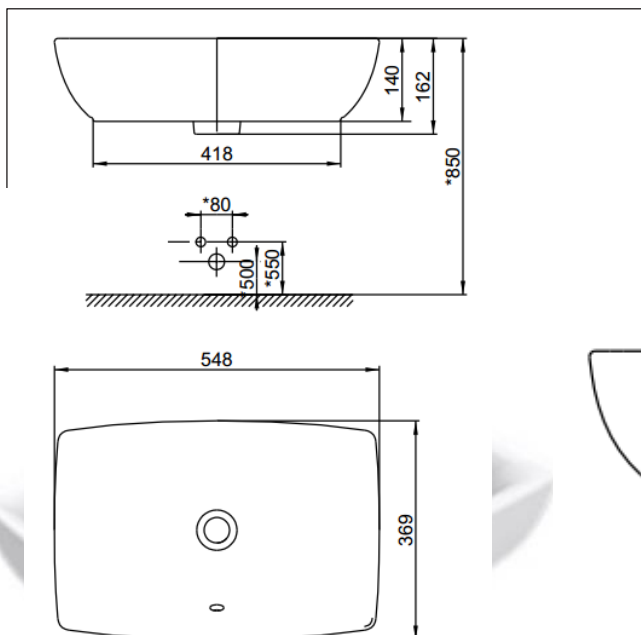

Milano

Vessel
CCASF650

DIMENSIONAL DRAWING

FEATURES

- **Design:** Modern design
- **Overflow:** with overflow

SPECIFICATIONS

- **Faucet Drillings:** none
- **Overall Dimensions (LxWxH):**
 - L548xW369xH162mm
- **Basin Dimensions (LxWxH):**
 - L548xW369xH140mm
- **Material:** Fine Fire Clay

SHIPPING WEIGHT AND DIMENSIONS

-

STANDARDS CRITERIA

- China GB6952-2005