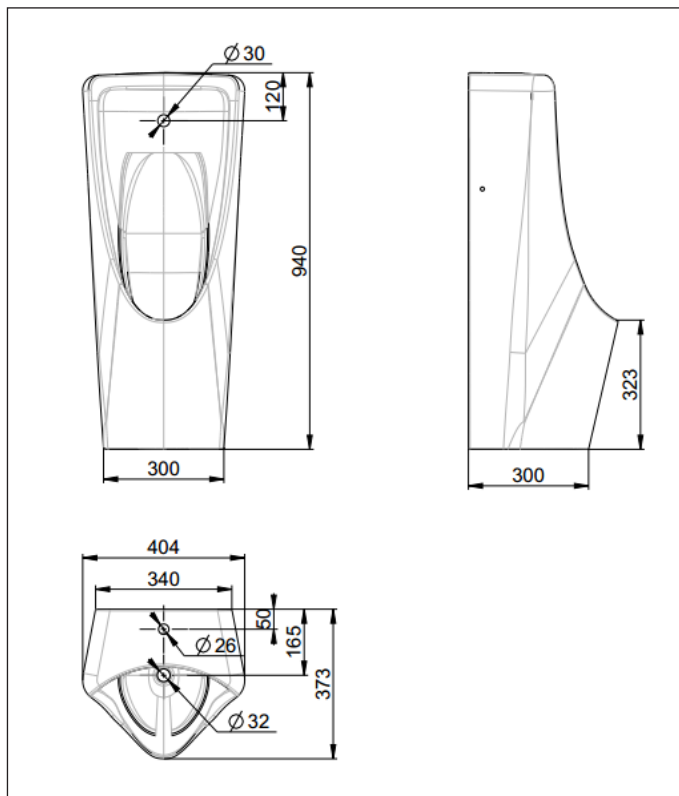

Lynbrook (China)

Urinal

CCAS6605

FEATURES

- **Installation** : Floor Standing
- **Design**: Contemporary design
- **Flushing way**: Spreader
- **Water Saving**: 0.9L

SPECIFICATIONS

- **Litres Per Flush**: 0.9 lpf
- **P/S-Trap**: P trap
- **Inlet hole** : Back/Top
- **Overall Dimensions (LxBxH)**:
L404Xw373xH940mm
- **Material**: Vitreous China

OPTIONS

- CCAS6605-3200420C0 top
- CCAS6605-3100420C0 back

DIMENSIONAL DRAWING

COLOR AVAILABILITY

- White only(0)

AWARDS WON

-

STANDARDS CRITERIA

- China GB6952-2015

INCLUDED COMPONENTS

SHIPPING WEIGHT AND DIMENSIONS

-

This document is the property of American Standard. It can neither be reproduced, nor communicated, without authorization.

American Standard reserves the right to change dimensions and specifications without notice; we assume no liability for the use of obsolete dimensions.