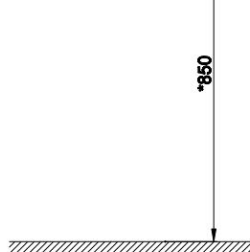

Kastello

Vessel
CCASF525

FEATURES

- Classic design
- With overflow

SPECIFICATIONS

- Faucet Drillings: single, 8"
- Overall Dimensions: L600xW460xH166mm
- Material: Fine Fire Clay

SHIPPING WEIGHT

- Net Weight: 17 KG

DIMENSIONAL DRAWING

OPTIONS

- CCASF525-1010410C0 Single hole
- CCASF525-1080410C0 8" hole

STANDARDS CRITERIA

- GB6952-2015
- TIS792-2011