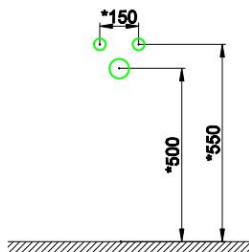

Kastello

Vessel
CCASF525

FEATURES

- Classic design
- With overflow

SPECIFICATIONS

- Faucet Drillings: single, 8"
- Overall Dimensions: L600xW460xH166mm
- Material: Fine Fire Clay

SHIPPING WEIGHT

- Net Weight: 17 KG

DIMENSIONAL DRAWING

OPTIONS

- CCASF525-1010410C0 Single hole
- CCASF525-1080410C0 8" hole

STANDARDS CRITERIA

- GB6952-2015
- TIS792-2011