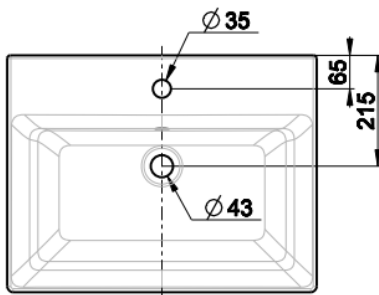

Kastello

Vessel
CCASF525

FEATURES

- Classic design
- With overflow

SPECIFICATIONS

- Faucet Drillings: single, 8"
- Overall Dimensions: L600xW460xH166mm
- Material: Fine Fire Clay

SHIPPING WEIGHT

- Net Weight: 17 KG

DIMENSIONAL DRAWING

OPTIONS

- CCASF525-1010410C0 Single hole
- CCASF525-1080410C0 8" hole

STANDARDS CRITERIA

- GB6952-2015
- TIS792-2011