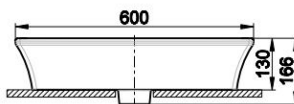

Kastello

Vessel
CCASF525

FEATURES

- Classic design
- With overflow

SPECIFICATIONS

- Faucet Drillings: single, 8"
- Overall Dimensions: L600xW460xH166mm
- Material: Fine Fire Clay

SHIPPING WEIGHT

- Net Weight: 17 KG

DIMENSIONAL DRAWING

OPTIONS

- CCASF525-1010410C0 Single hole
- CCASF525-1080410C0 8" hole

STANDARDS CRITERIA

- GB6952-2015
- TIS792-2011