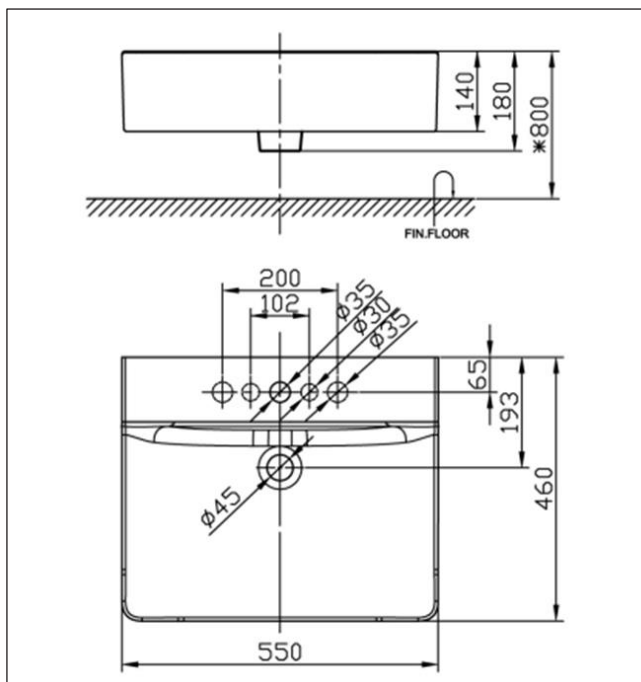

Concept Square Shape

Wall Hung Lavatory
CCASF550

DIMENSIONAL DRAWING

FEATURES

- **Design:** European Modern Design
- **Overflow:** with overflow

SPECIFICATIONS

- **Faucet Drillings:** single, 4"
- **Overall Dimensions (LxBxH):**
L550xW460xH180mm
- **Basin Dimensions (LxBxH):**
L550xW460xH180mm
- **Material:** Fine Fire Clay

COLOR AVAILABILITY

- White only(0)

AWARDS WON

-

OPTIONS

- Single hole CCAF550-1010410C0
- 4" hole CCASF550-1040410C0

INCLUDED COMPONENTS

-

SHIPPING WEIGHT AND DIMENSIONS

-

STANDARDS CRITERIA

- China GB6952-2005