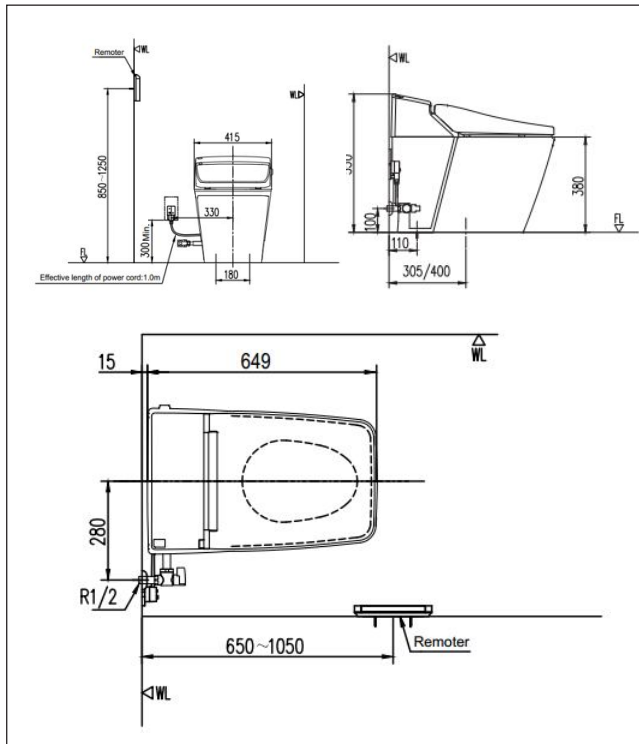

### Shower Toilet WP-1806

### DIMENSIONAL DRAWING