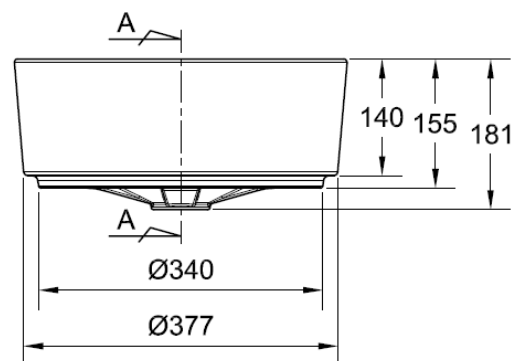

Acacia Evolution

Round Vessel Lavatory TF-0509

DIMENSIONAL DRAWING

TOP VIEW

SECTION A-A

FRONT VIEW

FEATURES

- Proguard Technology
- Easy to Clean
- Overflow hole on front position

SPECIFICATIONS

- Faucet Hole: W without faucet hole
- Basin Dimensions: W400xL400xH181 mm.
- Material: Vitreous China

COLOR AVAILABILITY

- White (WT)

INCLUDED COMPONENTS

- Overflow plug
- Installation Template