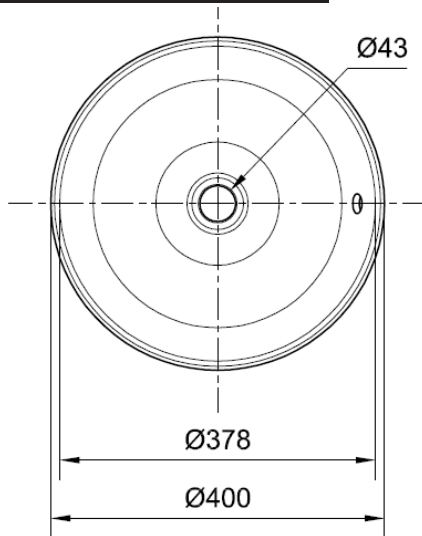

Acacia Evolution

Round Vessel Lavatory TF-0509

DIMENSIONAL DRAWING

TOP VIEW

SECTION A-A

FRONT VIEW

FEATURES

- Proguard Technology
- Easy to Clean
- Overflow hole on front position

SPECIFICATIONS

- Faucet Hole: W without faucet hole
- Basin Dimensions: W400xL400xH181 mm.
- Material: Vitreous China

COLOR AVAILABILITY

- White (WT)

INCLUDED COMPONENTS

- Overflow plug
- Installation Template