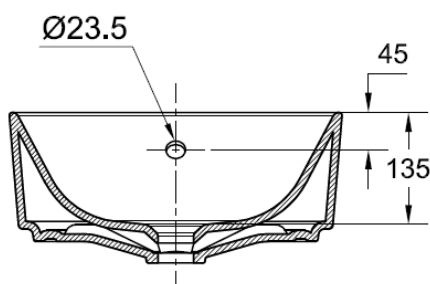

Acacia Evolution

Round Vessel Lavatory TF-0509

DIMENSIONAL DRAWING

TOP VIEW

SECTION A-A

FRONT VIEW

FEATURES

- Proguard Technology
- Easy to Clean
- Overflow hole on front position

SPECIFICATIONS

- Faucet Hole: W without faucet hole
- Basin Dimensions: W400xL400xH181 mm.
- Material: Vitreous China

COLOR AVAILABILITY

- White (WT)

INCLUDED COMPONENTS

- Overflow plug
- Installation Template