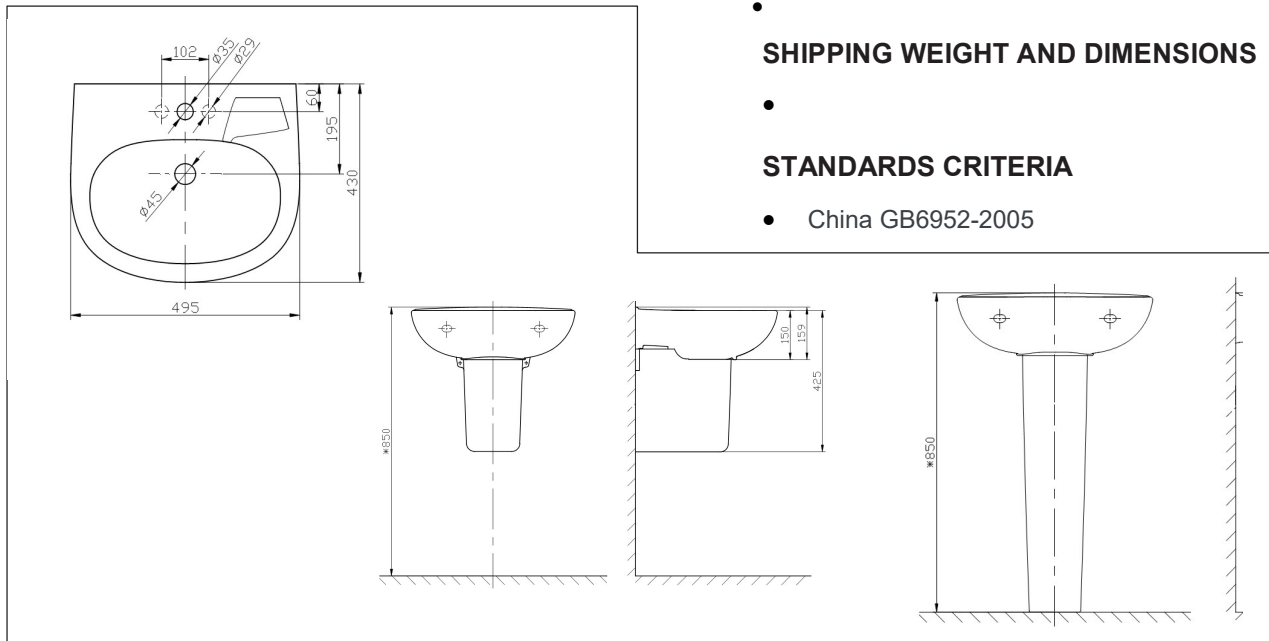

New Codie(China)

Wall Hung Round Lavatory (Semi Ped/Full Ped)

CP-1530 Basin

CP-0532 Semi Pedestal

CP-0530 Full Pedestal

DIMENSIONAL DRAWING

FEATURES

- **Design:** Simple Modern Design
- **Overflow:** with overflow

SPECIFICATIONS

- **Faucet Drillings:** single, 4"
- **Overall Dimensions (LxBxH):**
L495xW430xH691mm(850mm)
- **Basin Dimensions (LxBxH):**
L495xW430xH159mm
- **Material:** Vitreous China

COLOR AVAILABILITY