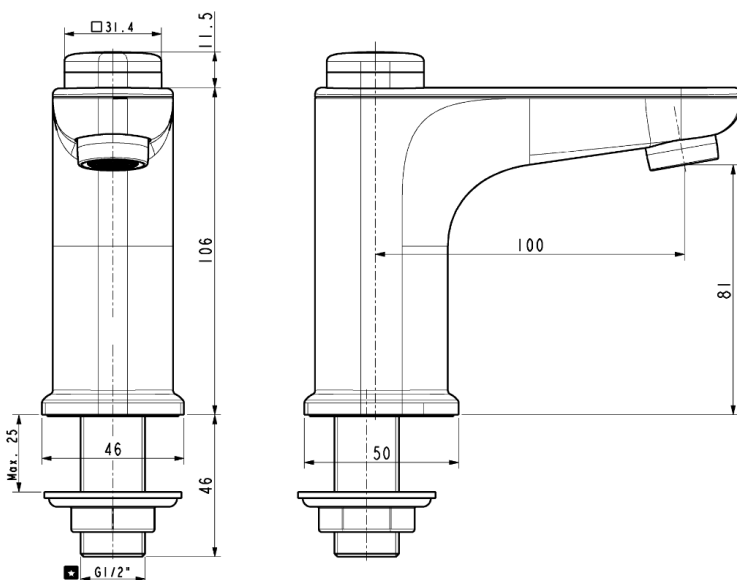

DIMENSIONAL DRAWING

This document is the property of American Standard. It can neither be reproduced, nor communicated, without authorization.

American Standard reserves the right to change dimensions and specifications without notice, we assume no liability for the use of obsolete dimensions.

Rev.: D0