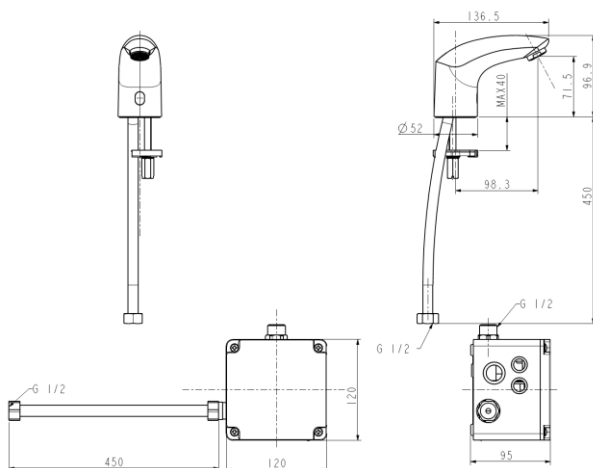

SenseFlow

Sensor Faucet

FFAS8611-000500BC0

FEATURES

- A grade brass, strong and durable
- AC 220V
- With normal packaging
- Infrared Sensor
- $\leq 9\text{L/Min}$ at 1 bar

SPECIFICATIONS

- Faucet Reach: 98.3mm
- Faucet Height: 96.9mm

FINISHES AVAILABILITY

- Chrome (- CP)

AWARDS WON

- N/A

SHIPPING WEIGHT

- Product net weight: 1.9 kg /set
- Product gross weight: 2.01 kg/set

STANDARDS CRITERIA

- CJ194-2014

DIMENSIONAL DRAWING

Flow rate chart