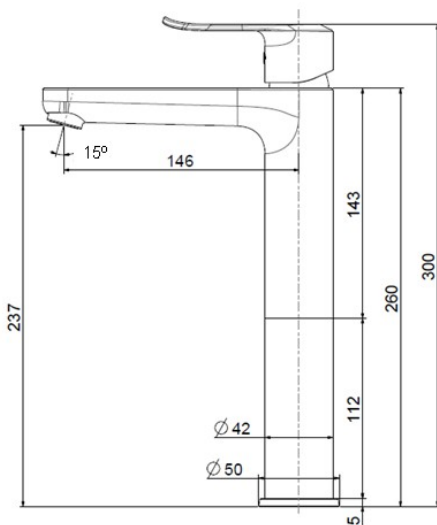

Neo Modern

Single-Hole Extended Basin Mixer Faucet

WF-0703.101.50

DIMENSIONAL DRAWING

FEATURES

- Modern design that can fit with any style of bathroom
- Part of Neo Modern Collection
- Ceramic disc valve for a life time use
- Strong brass construction
- Nickel and chromium plating for durable finish
- Brass Pop-up drain
- Flow Rate @ 0.1 MPa : 3.12 L/Min

SPECIFICATIONS

- Single-Handle Basin Mixer Faucet
- Single-Hole Installation
- Spout Reach : 146 mm
- Spout Height : 237 mm

FINISHES AVAILABILITY

- Chrome (- CP)

AWARDS WON

- N/A

SHIPPING WEIGHT

- Product weight: 2 kg