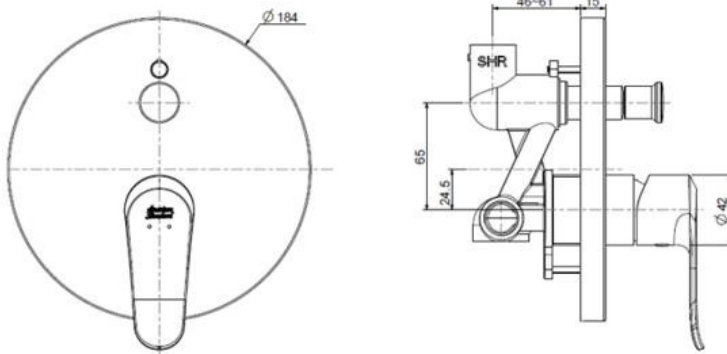

### DIMENSIONAL DRAWING

### FEATURES

- Modern design that can fit with any style of bathroom
- Part of Neo Modern Collection
- Strong brass construction
- Nickel and chromium plating for durable finish
- Without shower kit and spout
- Flow Rate @ 0.1 MPa (Spout) : 12.18 L/Min
- Flow Rate @ 0.1 MPa (Shower) : 12.06 L/Min