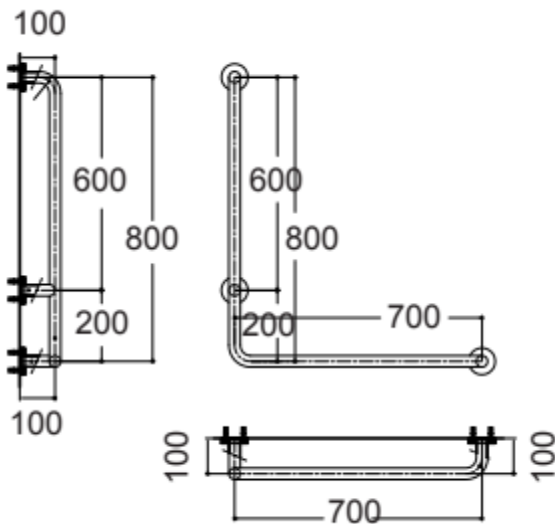

## LshapeR Handrail D32 700x800mm Hairline HR-320570-01R

### DIMENSIONAL DRAWING

### **SPECIFICATIONS**

- Material: Stainless Steel SUS 304
- Size: 700x800mm
- Chrome plating for corrosion resistance and durable finish.
- Hair Line design