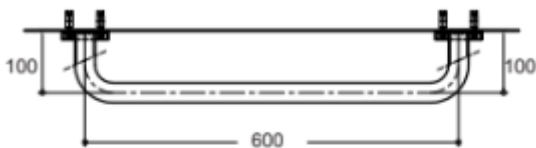

Handrail D32 100x600 mm Hairline

HR-320460-01

DIMENSIONAL DRAWING

SPECIFICATIONS

- Material: Stainless Steel SUS 304
- Size: 100x600mm
- Chrome plating for corrosion resistance and durable finish.
- Hair Line design