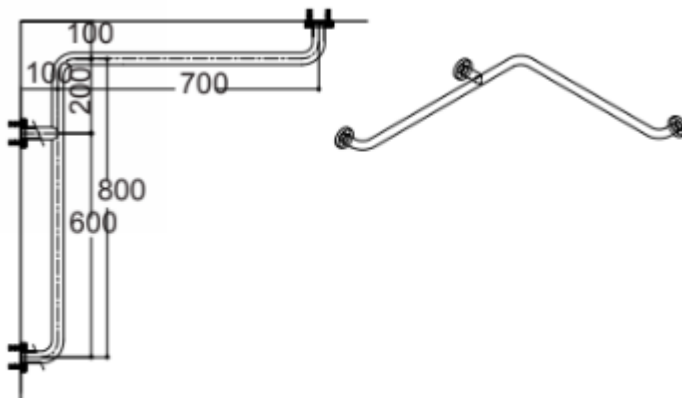

CornerL Handrail D32 700x800mm Hairline HR-320370-01L

DIMENSIONAL DRAWING

SPECIFICATIONS

- Material: Stainless Steel SUS 304
- Size: 700x800mm
- Chrome plating for corrosion resistance and durable finish.
- Hair Line design