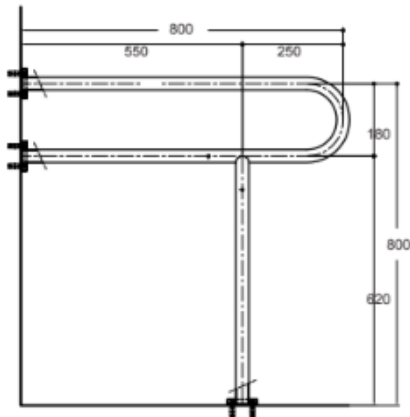

Lavatory Handrail D32 800x800mm Hairline HR-320280-01

DIMENSIONAL DRAWING

SPECIFICATIONS

- Material: Stainless Steel SUS 304
- Size: 800x800mm
- Chrome plating for corrosion resistance and durable finish.
- Hair Line design

SHIPPING WEIGHT AND DIMENSIONS

- N/A

Note: Please contact Product Marketing team for latest information before sending to external.

Lưu ý: Vui lòng liên hệ Product Marketing để cập nhật thông tin mới nhất trước khi gửi đến khách hàng.