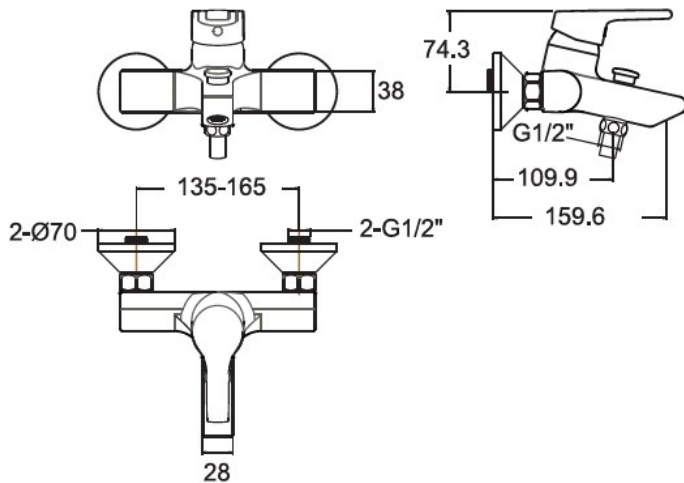

Active

Single lever shower faucet

Vòi tắm sen gắn tường

WF-3913

DIMENSIONAL DRAWING

FEATURES

- Part of Activa/ve Collection
- Ceramic disc valve for a life time use
- 1.5m tangle free metal hose
- Single function hand shower
- Nickel and chromium plating for durable finish
- Flow Rate required @ 0.1 MPa

SPECIFICATIONS

- Wall-mount Installation
- Spout Reach : 159 mm

FINISHES AVAILABILITY

- Chrome (- CP)

AWARDS WON

- N/A

SHIPPING WEIGHT

- Product weight: N/A