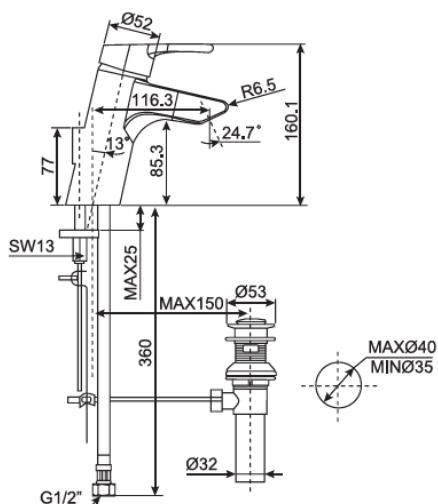

Active

One hole lava faucet WF-3907

FEATURES

- A grade brass, strong and durable
- High quality ceramic valve for longer usage
- Ceramic cartridge tested = 500,000 times
- Without pop-up drain
- With normal packaging
- Flow rate @ 0.1MPa

SPECIFICATIONS

- 1-Hole Installation: lever handle (cold & hot)
- Spout Reach: 85.3 mm
- Spout Height: 160.1 mm

FINISHES AVAILABILITY

- Chrome (- CP)

AWARDS WON

- N/A

SHIPPING WEIGHT

- Product weight: N/A

STANDARDS CRITERIA

- TIS 2067-2552
- GB 18145-2014

DIMENSIONAL DRAWING

Note: Please contact Product Marketing team for latest information before sending to external.

Lưu ý: Vui lòng liên hệ Product Marketing để cập nhật thông tin mới nhất trước khi gửi đến khách hàng.