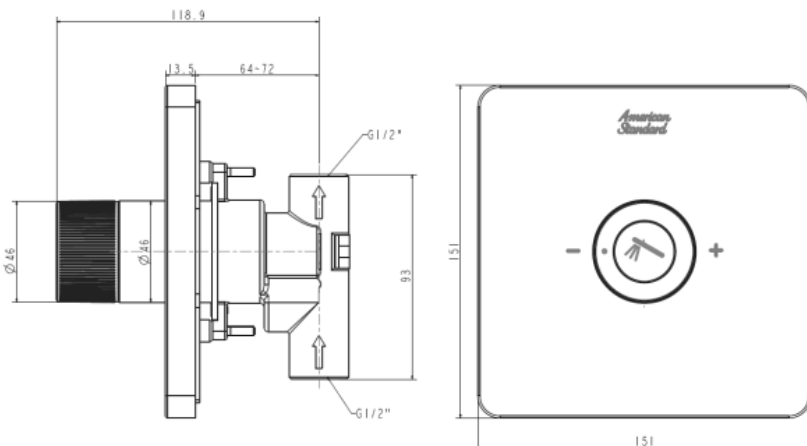

### DIMENSIONAL DRAWING

### FEATURES

- Casting brass concealed body
- On/Off by the push function
- cartridge tested = 200,000 times
- With normal packaging
- Flow rate @ 0.3MPa: 46 L/min

### SPECIFICATIONS

- Concealed control valve
- Volume adjustment by the knob