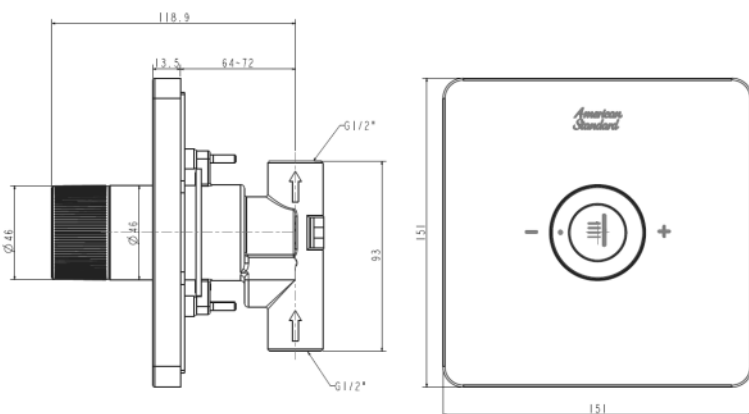

EasySET

EasySET for Body Shower
FFAS0927-709500BC0

FEATURES

- Casting brass concealed body
- On/Off by the push function
- cartridge tested = 200,000 times
- With normal packaging
- Flow rate @ 0.3MPa: 46 L/min

SPECIFICATIONS

- Concealed control valve
- Volume adjustment by the knob

FINISHES AVAILABILITY

- Chrome (- CP)

AWARDS WON

- N/A

SHIPPING WEIGHT

- Product weight: 1.3 kg

STANDARDS CRITERIA

- QBT 1334-2013

DIMENSIONAL DRAWING

FLOW CHART