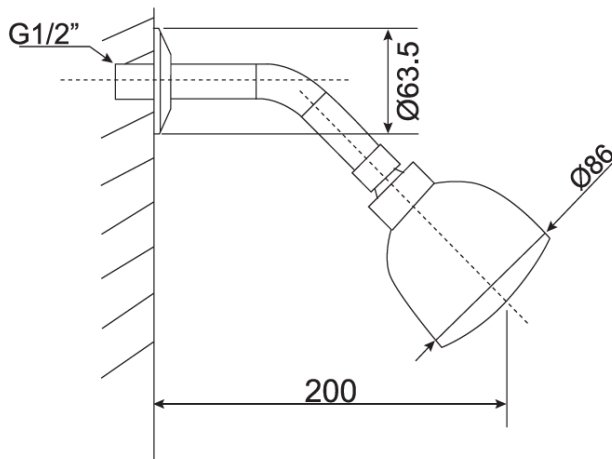

In-wall Shower Head With Arm

Đầu sen phun mưa

WF-9032

SPECIFICATIONS

- Overall Dimension: Length 200MM
- Chromium plating for durable finish
- Strong brass construction

COLOR AVAILABLE

- Chrome

DIMENSIONAL DRAWING