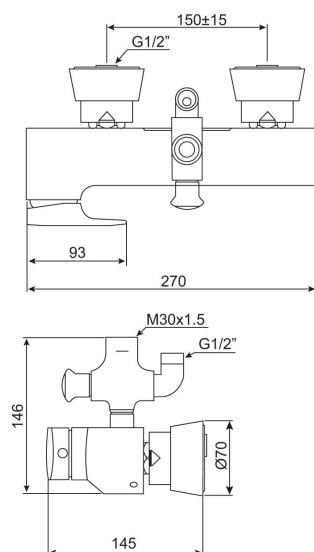

MOMENTS

SHOWER MIXER FOR RAINSHOWER

Vòi cho cây sen phun mưa

WF-1972

FEATURES

- Chromium plating for durable finish
- Strong brass construction
- Wall-mounted installation
- 2-way outlet for spout, Handshower & Rainshower
- Flow rate @ 0.1
-

SPECIFICATIONS

- Overall Dimension
Wall outlet : Ø70MM
- Wall –mount Installation

DIMENSIONAL DRAWING

STANDARDS CRITERIA

- TIS 2067-2552
- GB 18145-2014