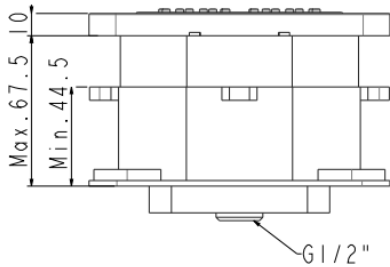

Body Shower

Concealed Body Shower
FFASS054-000500BC0

DIMENSIONAL DRAWING

FEATURES

- Plastic escutcheon, chrome plated
- Single function
- With constant flow regulator for water saving.
- With normal packaging
- Flow rate @ 0.1MPa: 5.8 L/min

SPECIFICATIONS

- Body shower with conceal body

FINISHES AVAILABILITY

- Chrome (- CP)

AWARDS WON

- N/A

SHIPPING WEIGHT

- Product weight: 0.8 kg