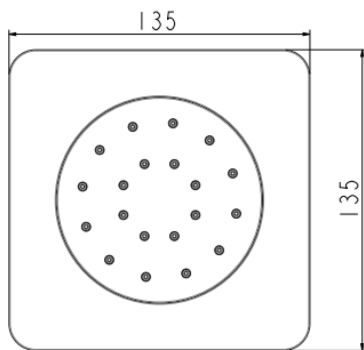

Body Shower

Concealed Body Shower
FFASS054-000500BC0

DIMENSIONAL DRAWING

FEATURES

- Plastic escutcheon, chrome plated
- Single function
- With constant flow regulator for water saving.
- With normal packaging
- Flow rate @ 0.1MPa: 5.8 L/min

SPECIFICATIONS

- Body shower with conceal body

FINISHES AVAILABILITY

- Chrome (- CP)

AWARDS WON

- N/A

SHIPPING WEIGHT

- Product weight: 0.8 kg