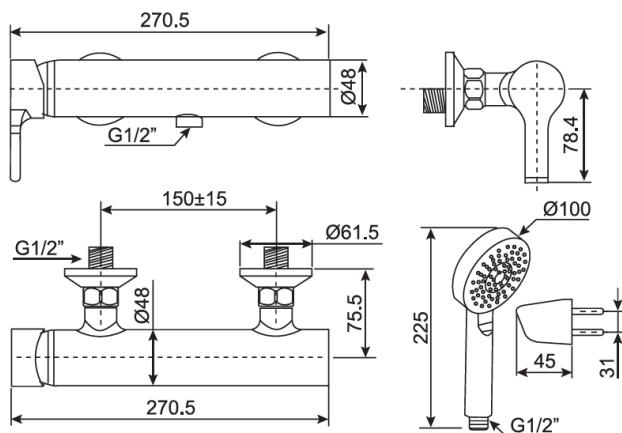

DIMENSIONAL DRAWING

Note: Please contact Product Marketing team for latest information before sending to external.

Lưu ý: Vui lòng liên hệ Product Marketing để cập nhật thông tin mới nhất trước khi gửi đến khách hàng.