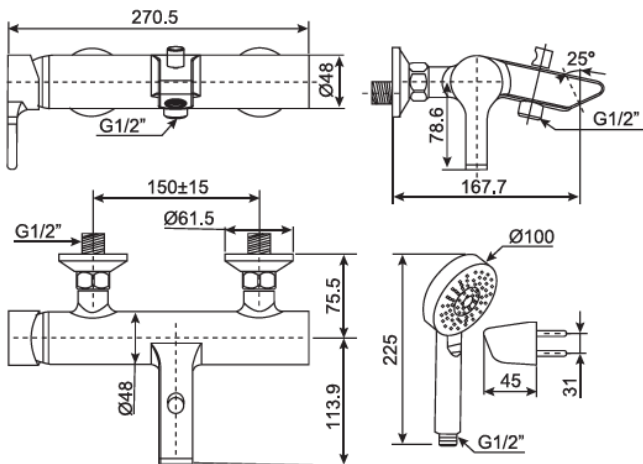

Active

Single lever shower faucet

Vòi tắm sen gắn tường

WF-3911

FEATURES

- Part of Concept Activa/ve Collection
- Ceramic disc valve for a life time use
- 1.5m tangle free metal hose
- Single function hand shower
- Nickel and chromium plating for durable finish
- Flow Rate @ 0.1 MPa

SPECIFICATIONS

- Wall-mount Installation
-

FINISHES AVAILABILITY

- Chrome (- CP)

AWARDS WON

- N/A

SHIPPING WEIGHT

- Product weight: N/A

STANDARDS CRITERIA

- TIS 2067-2552
- GB 18145-2014

DIMENSIONAL DRAWING

Note: Please contact Product Marketing team for latest information before sending to external.

Lưu ý: Vui lòng liên hệ Product Marketing để cập nhật thông tin mới nhất trước khi gửi đến khách hàng.