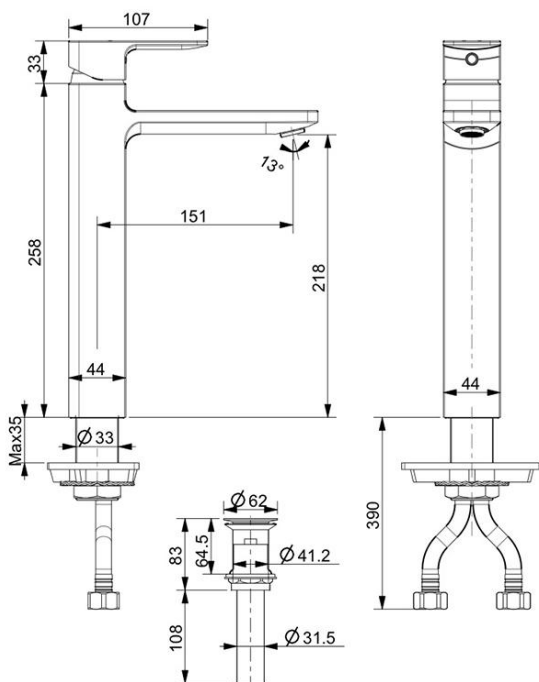

Acacia Evolution

Single-Hole Extended Basin Mixer Faucet

FFAS1302-101500BC0

FFAS1302-101500BF0

DIMENSIONAL DRAWING

FEATURES

- Modern design that can fit with any style of bathroom
- **Eco-handle** for saving energy (electric power)
- **Click technology** offers 2 different water flow rates 0~50% and 50~100% for easy volume control and water saving
- Ceramic disc valve for a life time use
- Strong brass construction
- Nickel and chromium plating for durable finish
- Adjustable water stream direction aerator
- With pop up drain
- Flow Rate @ 0.1 MPa : 5.4 L/Min

SPECIFICATIONS

- Single-Handle Extended Basin Mixer Faucet
- Single-Hole Installation
- Spout Reach : 151 mm
- Spout Height : 218 mm

FINISHES AVAILABILITY

- Chrome (- CP)

AWARDS WON

- N/A

SHIPPING WEIGHT

- Product weight: 2.61 kg