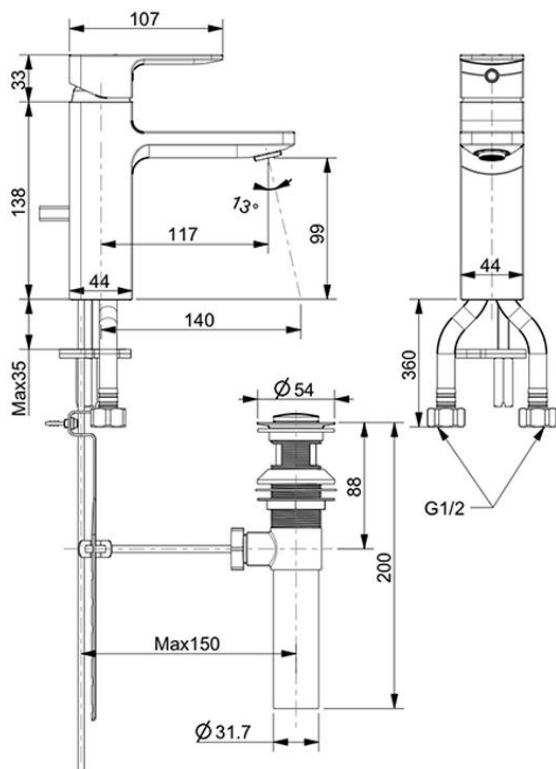

Acacia Evolution

Single-Hole Basin Mixer Faucet

FEATURES

- Modern design that can fit with any style of bathroom
- **Eco-handle** for saving energy (electric power)
- **Click technology** offers 2 different water flow rates 0~50% and 50~100% for easy volume control and water saving
- Ceramic disc valve for a life time use
- Strong brass construction
- Nickel and chromium plating for durable finish
- Adjustable water stream direction aerator
- With Pop-up drain
- Flow Rate @ 0.1 MPa : 5.4 L/Min

SPECIFICATIONS

- Single-Handle Basin Mixer Faucet
- Single-Hole Installation
- Spout Reach : 117 mm
- Spout Height : 99mm

DIMENSIONAL DRAWING

FINISHES AVAILABILITY

- Chrome (- CP)

AWARDS WON

- N/A

SHIPPING WEIGHT

- Product weight: 1.52 kg

STANDARDS CRITERIA

- TIS 2067-2552
- GB 18145-2014