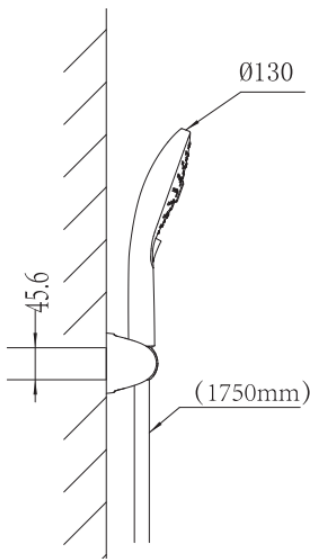

• Installation (Unit : mm)

Regulator	2.0GPM
Hose	1.75 M Silver PVC Hose
Water pressure	0.05 MPa ~ 0.75 MPa
Recommended Water Pressure	0.1Mpa~0.5Mpa
Flow Rate at 1 bar	4.50 L/min (W/ Regulator)
Hand Shower Material	ABS
Bracket Material	ABS
Hose Material	PVC
Surface (Hand Shower)	Chrome Plating + White Faceplate
Surface (Bracket)	Chrome Plating
Surface (Hose)	Silver Plating
Package	Color Box
Origin of Country	China

Detail parts: Hand Shower, Bracket, Hose etc.
 Inner Box Size (mm) : 160 x 120 x 280
 Carton Size (mm) : 615 x 335 x 380
 Q'ty / Carton: 12pcs/Carton
 Product Weight : 0.64 Kg/Set

Surface Treatment : Ni≥10.0u, Cr≥0.25u

Feature:

1. Push button, with 130mm white faceplate
2. Three function: Tranquil Rain, Jet Rain, and Therapy Rain
3. 2.0GPM Flow Regulator
4. With plastic bracket and 1.75M silver PVC hose